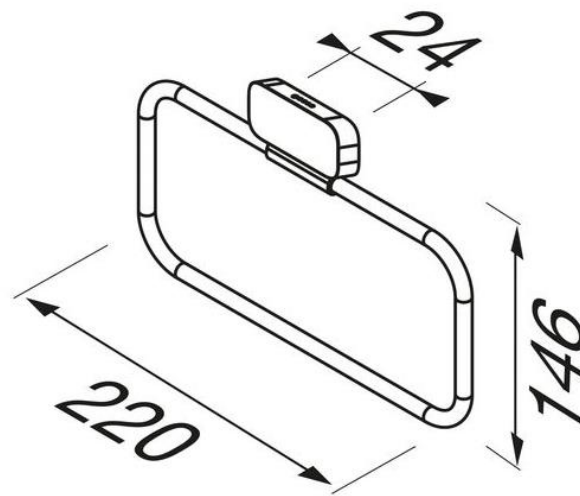

Brand : Geesa, Netherlands
Name : Shift Brushed Gold – Towel ring
Item Code : 9904-07
Designer : Geesa
Color / Finish : Brushed Gold
Dimensions : Overall (LxWxH in cm)
22 x 1.5 x 14.6 cm

Product info:

- Finishing: Coating
- Material: Brass; Stainless steel
- Mounting type: Screws
- Mounting set included: Yes
- Center to center distance (mm): 24
- Weight limit (kg): 10